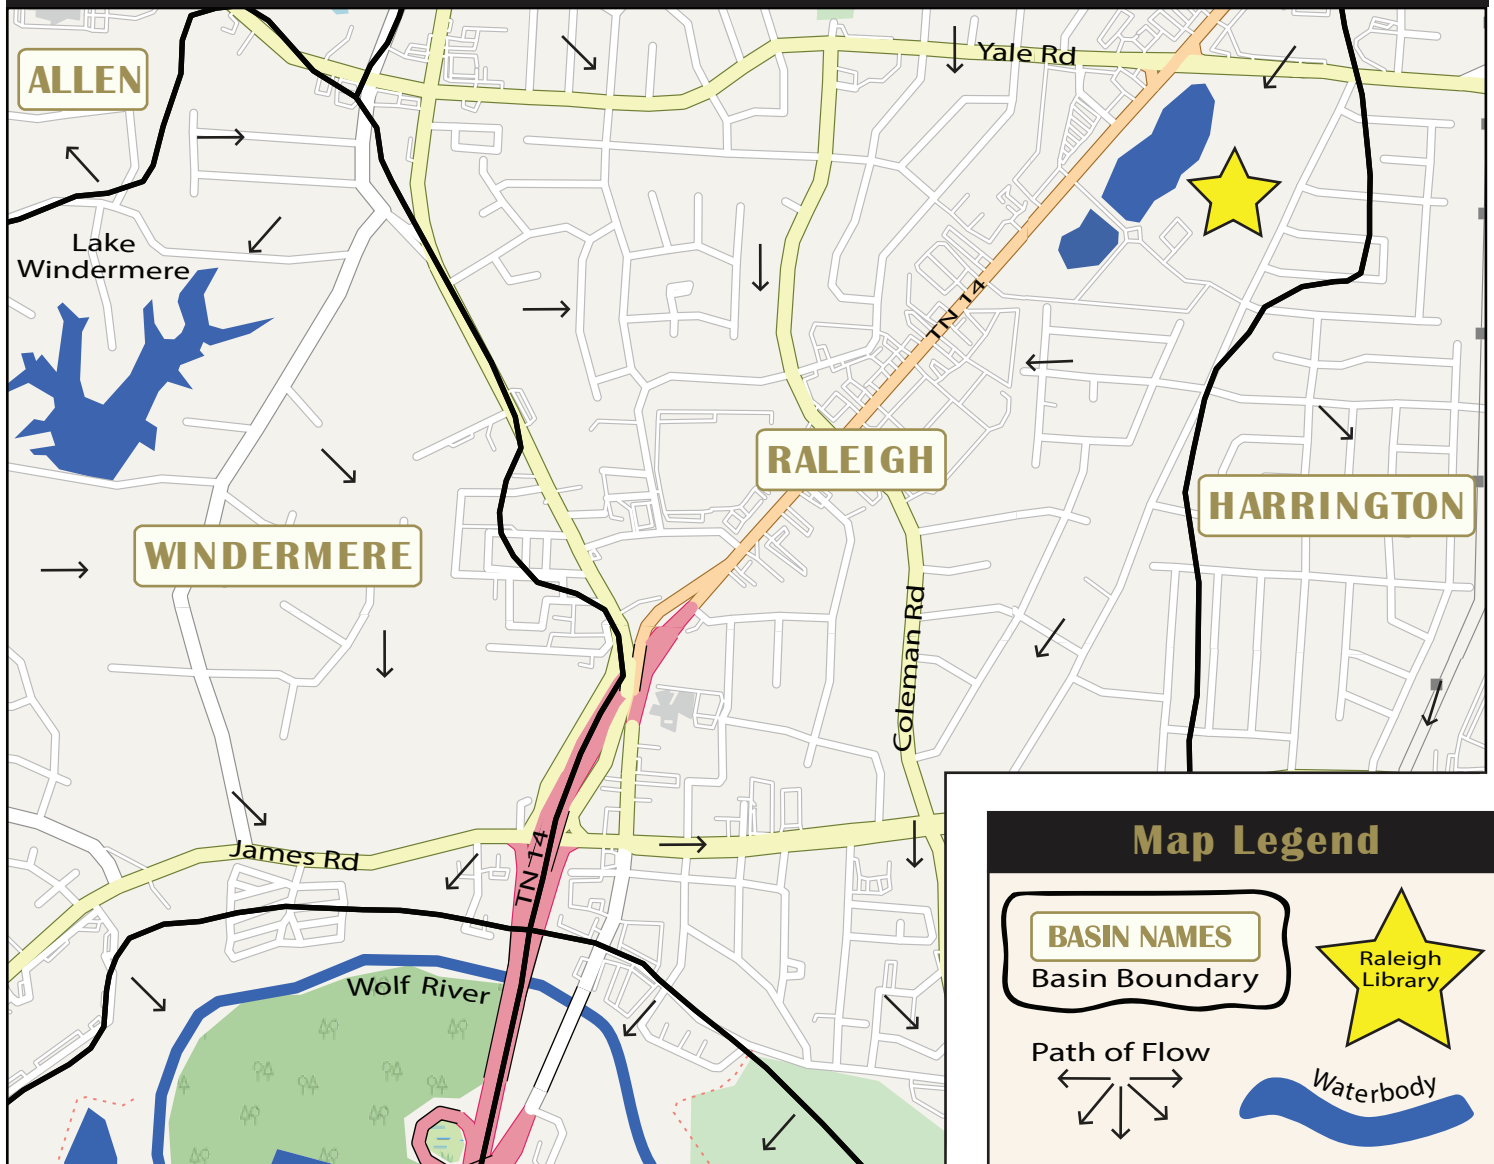

Fall Public Meeting

Raleigh Branch Library
3452 Austin Peay Hwy

Saturday November 4, 2023
4-pm to 5:30 pm

A watershed is an area of land that drains to the same waterbody. A large watershed (like the Wolf River) can include smaller 'watersheds', called basins. In the map below, you can see how many of the basins drain to the Wolf River. Memphis has three large watersheds (the Wolf River, Loosahatchie River, and Nonconnah Creek) that drain to the World's fourth largest watershed- The Mississippi River Watershed!

Storm water can carry harmful pollution to our rivers through the watershed. Come learn what this means to you!

A SNAPSHOT OF BASINS IN THE RALEIGH AREA...

Did You Know?

The Wolf River drains to the Mississippi River.