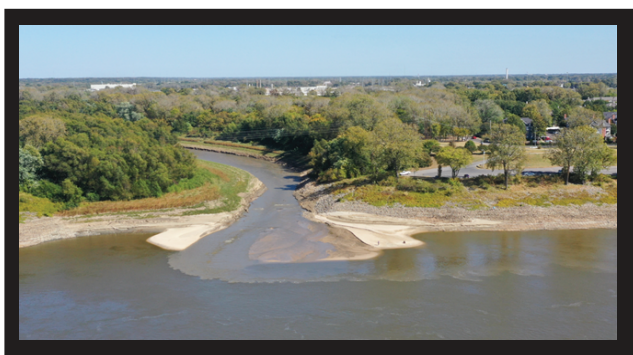

Fall Public Meeting

Raleigh Branch Library
3452 Austin Peay Hwy

Saturday November 4, 2023
4-pm to 5:30 pm

A watershed is an area of land that drains to the same waterbody. A large watershed (like the Wolf River) can include smaller 'watersheds', called basins. In the map below, you can see how many of the basins drain to the Wolf River. Memphis has three large watersheds (the Wolf River, Loosahatchie River, and Nonconnah Creek) that drain to the World's fourth largest watershed- The Mississippi River Watershed!

Storm water can carry harmful pollution to our rivers through the watershed. Come learn what this means to you!

A SNAPSHOT OF BASINS IN THE RALEIGH AREA...

Did You Know?

The Wolf River drains to the Mississippi River.