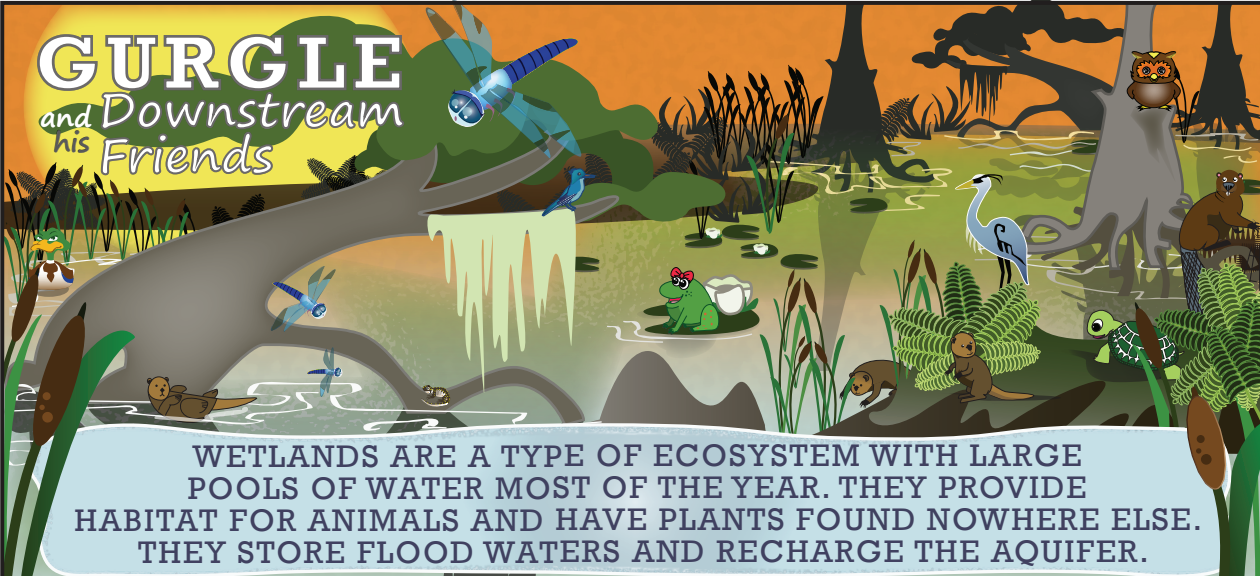

GURGLE

and Downstream
his Friends

WETLANDS ARE A TYPE OF ECOSYSTEM WITH LARGE POOLS OF WATER MOST OF THE YEAR. THEY PROVIDE HABITAT FOR ANIMALS AND HAVE PLANTS FOUND NOWHERE ELSE. THEY STORE FLOOD WATERS AND RECHARGE THE AQUIFER.

THE PLANTS AND LAYERS OF SOIL IN WETLANDS FILTER CHEMICAL POLLUTION IN STORM WATER RUNOFF AND CLEAN IT UP.

MEMPHIS ONCE HAD FAR MORE WETLANDS! WEBBY WATERS IS SAD. HER WETLAND WAS DRAINED!

PEOPLE ARE RECOGNIZING THE IMPORTANCE OF WETLANDS. THIS MAKES WEBBY HAPPY!

WETLANDS ARE A GREAT PLACE FOR STORM WATER RUNOFF TO GO!